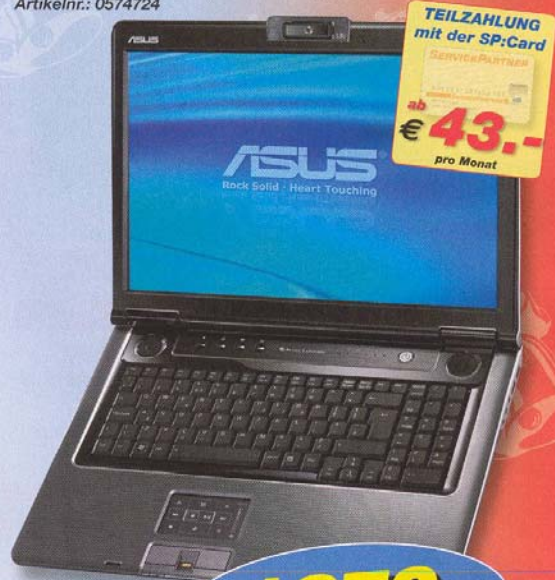

Notebook X72VN-7S038C

17,1 Zoll Display, Color Shine Display, Widescreen-Format, WXGA+-Auflösung (1.440x900), Intel Core 2 Duo Prozessor, Modell T9400, Intel Centrino 2 Prozessortechnologie, 2,53 GHz Prozessor-Taktfrequenz, 4.096MB Arbeitsspeicher, 320 GB Festplatte, zweite Festplatte 320 GB, NVIDIA-Grafik GeForce(R) 9650M GT, Blu-ray Laufwerk, Double-Layer Dual-DVD Brenner (+/-), Tastatur mit integriertem Nummernblock, Windows Vista Home Premium Betriebssystem, DVD-Abspielsoftware, Brennersoftware.
Artikelnr.: 0574724